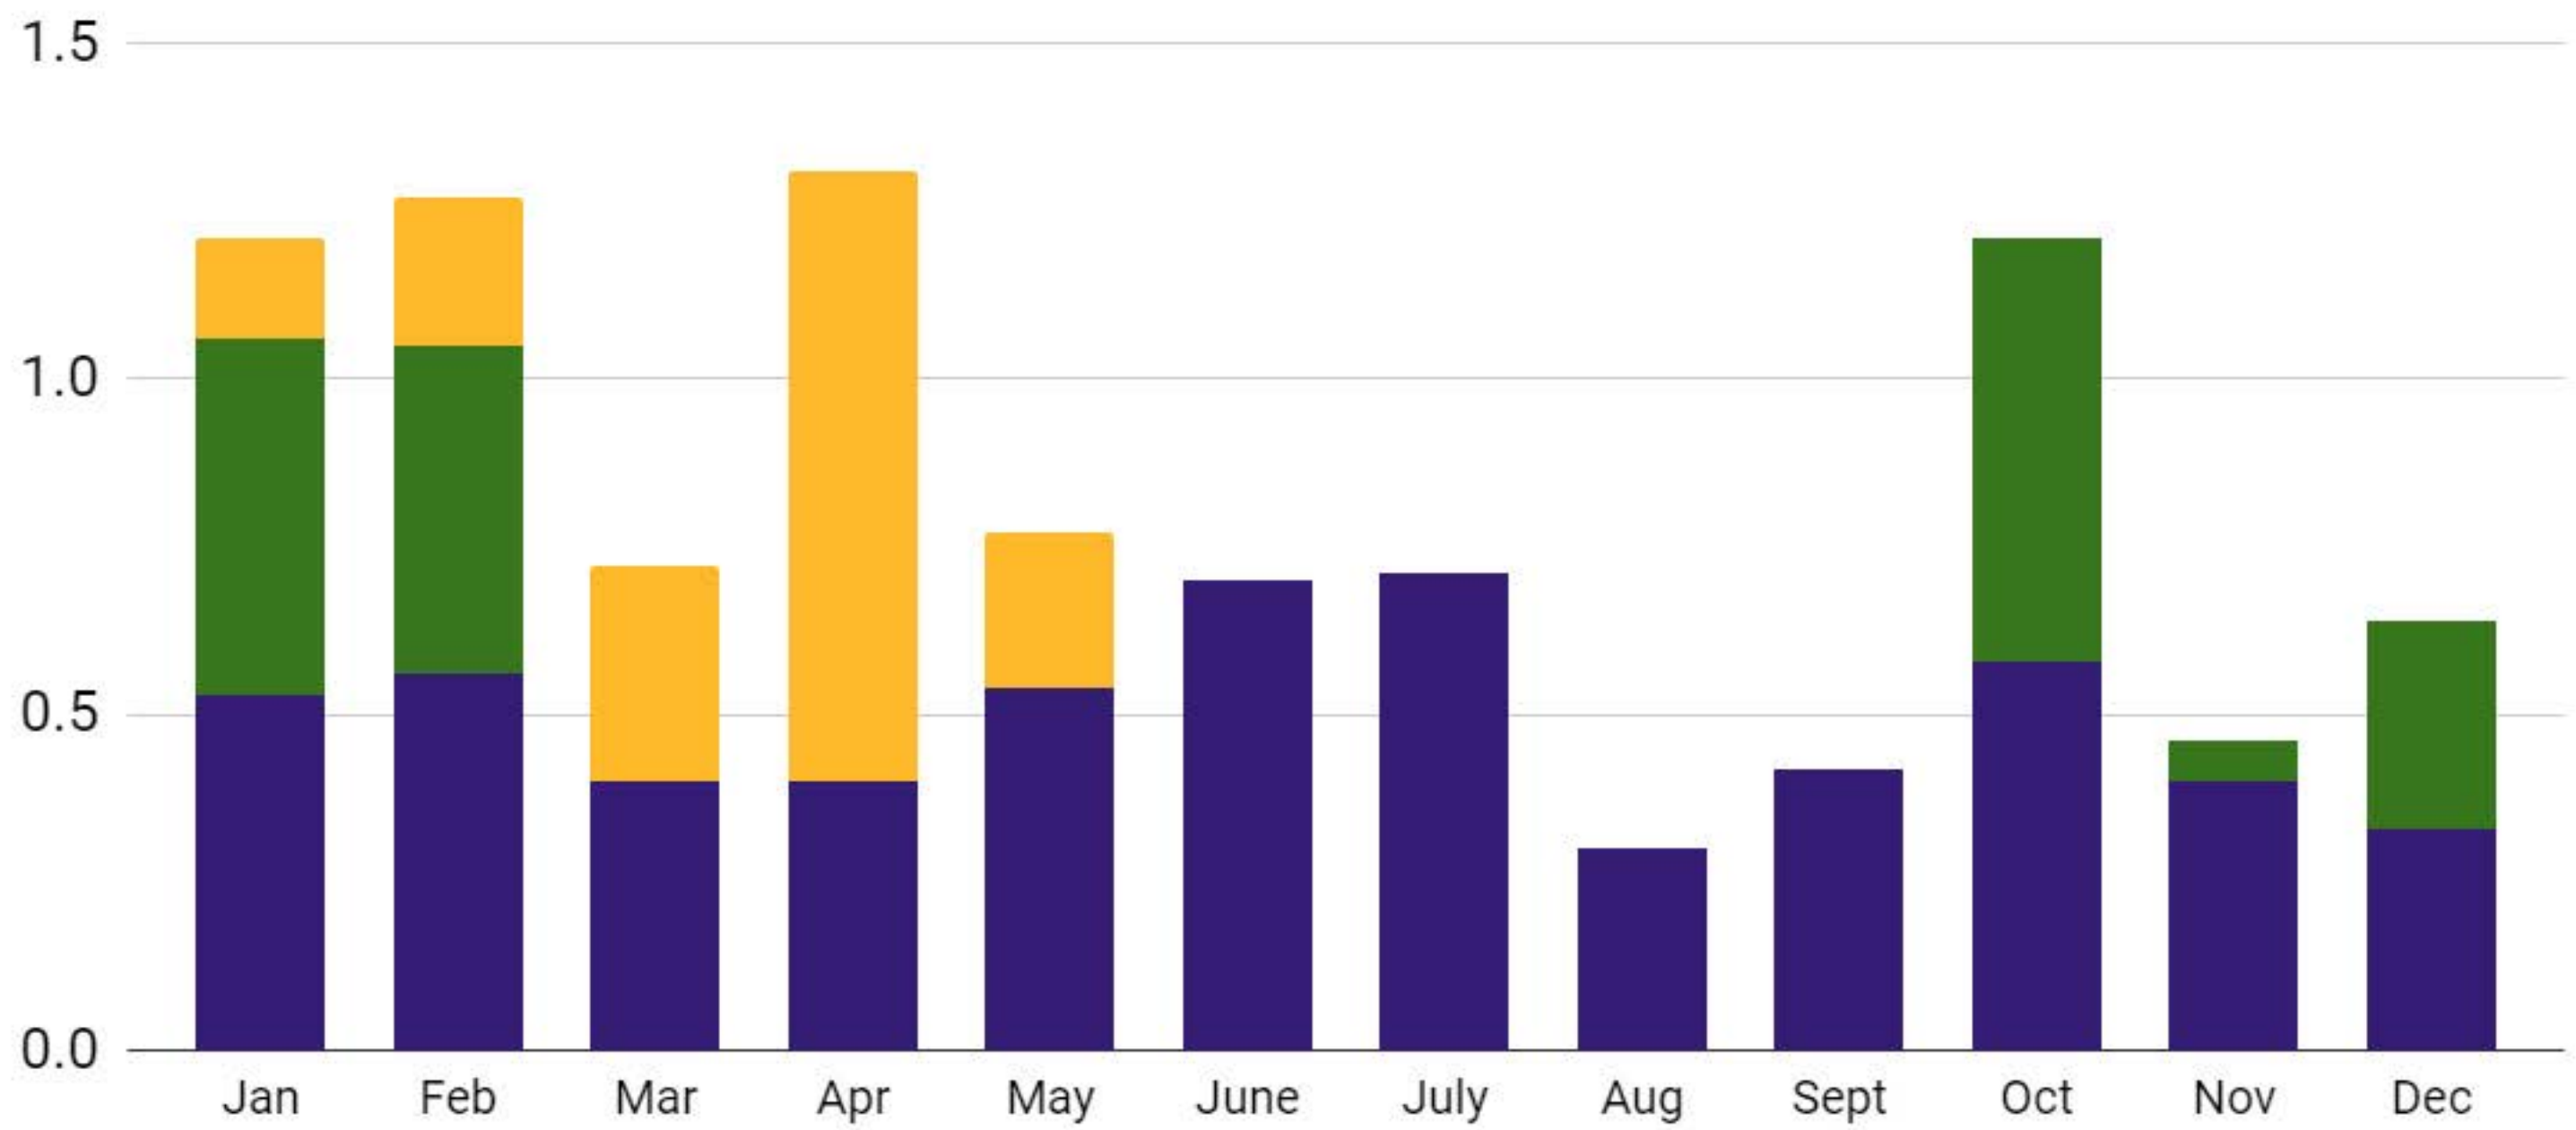

2021 2020 2019

Campus Schools Recycling